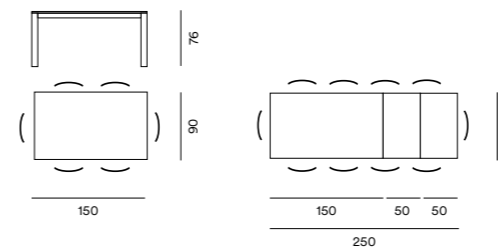

Tommy 150.25 Allungabile