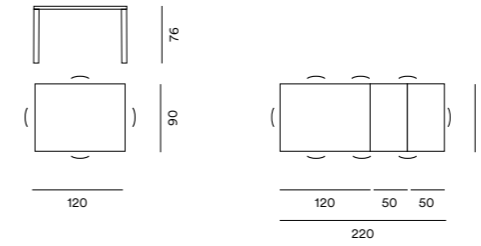

YANKEE

Yankee 120.22 Allungabile