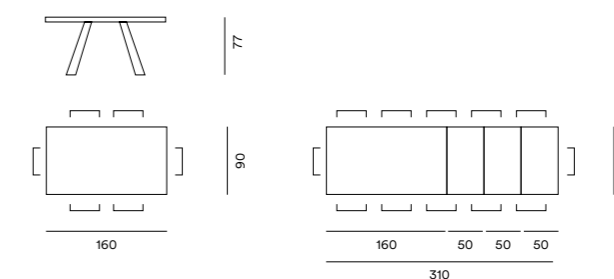

Linus 160.31 Allungabile