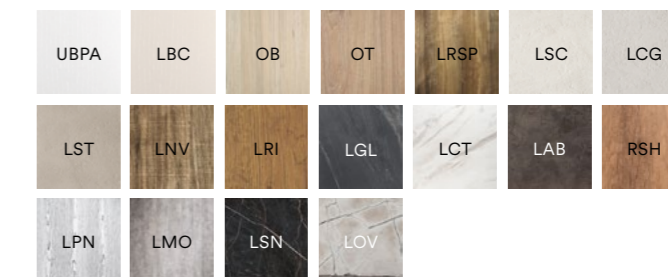

York One 160.31ORA

York One 180.33ORA

BASAMENTO IN METALLO
AVAILABLE COLOURS METAL LEGS

PIANO LAMINATO
AVAILABLE LAMINATE TOP

PIANO NOBILITATO
(solo versione 160.31ORA)
AVAILABLE MELAMINE TOPS
(only 160.31ORA version)