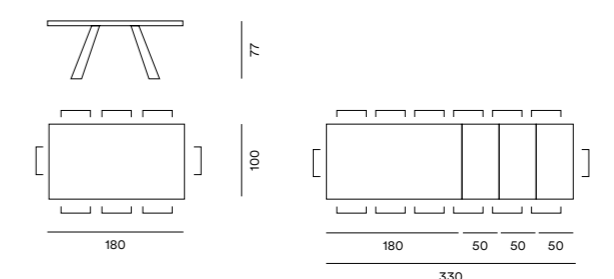

Linus 180.33 Allungabile