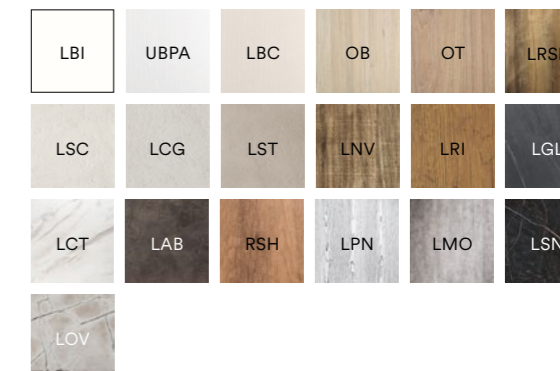

YORK BOTTE 180.27

York Botte 180.27BA

BASAMENTO IN METALLO AVAILABLE COLOURS METAL LEGS

PIANO IN LAMINATO AVAILABLE LAMINATE TOP

PIANO IMPIALLACCIATO ROVERE NODATO TABLE TOP VENEERED KNOTTY OAK

PIANO IMPIALLACCIATO ROVERE SPACCATO NATURALE TABLE TOP VENEERED OAK WOOD NATURAL SPLITTED