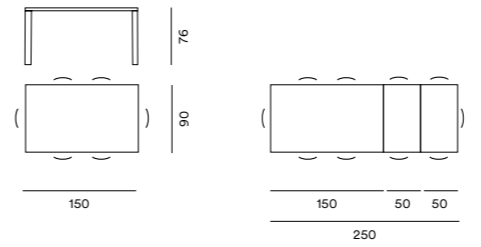

Yankee 150.25 Allungabile