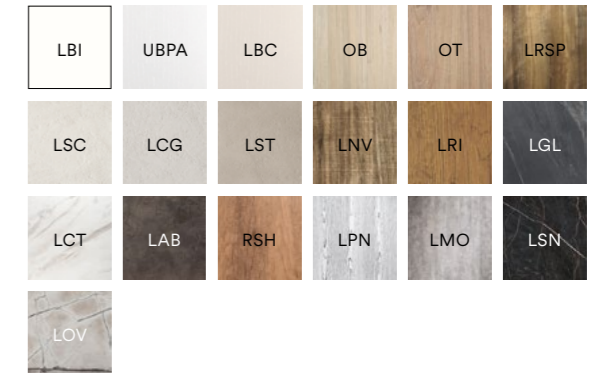

YORK 20

York 20 180.28RA

BASAMENTO IN METALLO
AVAILABLE COLOURS METAL LEGS

PIANO NOBILITATO
AVAILABLE MELAMINE TOPS

PIANO IN LAMINATO
AVAILABLE LAMINATE TOP

PIANO IMPIALLACCIATO ROVERE NODATO
TABLE TOP VENEERED KNOTTY OAK