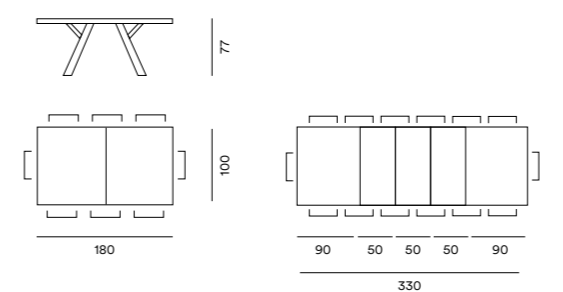

York 180.33RA