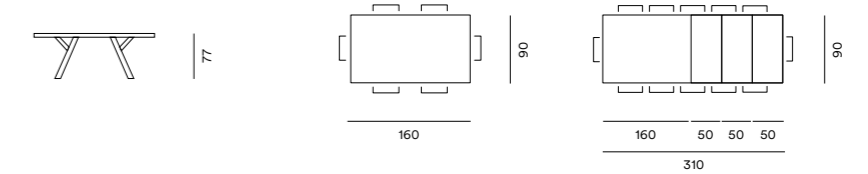

York One 160.31ORA